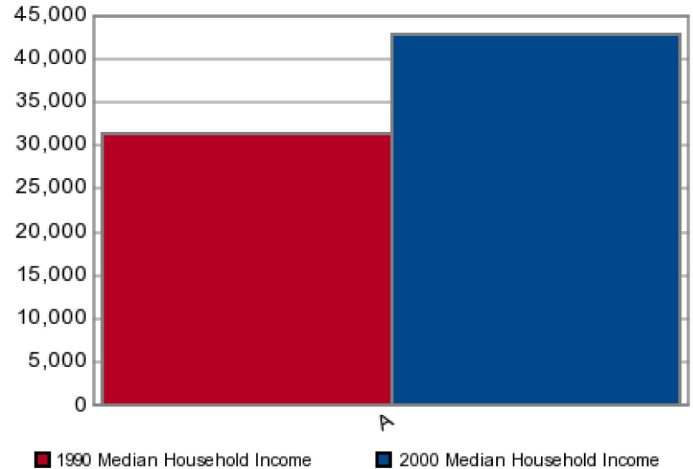

West Palm Beach DMA

Media Lease offers all Outdoor Advertising, Billboards and related Outdoor Media in this DMA. Contact us for Rates and Availability. 1- 888 - 400 - 6883

© 2008 Tele Atlas

US Census 2000 Variables

West Palm Beach-Fort Pierce FL

Population	1,599,466
Households	668,126
% Female	51.43%
% Male	48.57%
Median Age	42.4
Household Average Income	$64,448