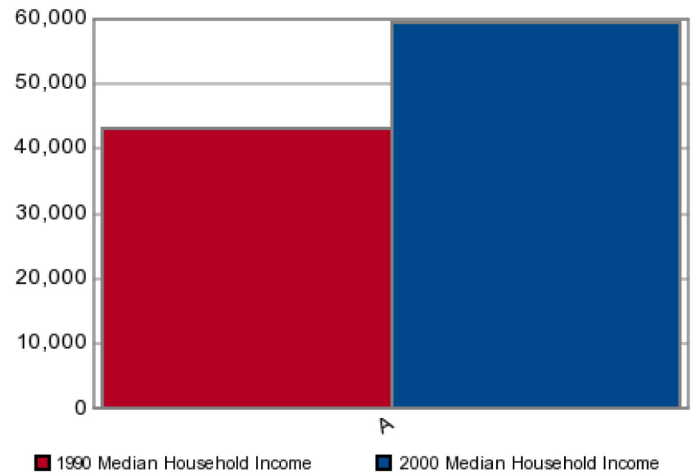

Washington DC DMA

Media Lease offers all Outdoor Advertising, Billboards and related Outdoor Media in this DMA.
Contact us for Rates and Availability. 1- 888 - 400 - 6883

© 2008 Tele Atlas

A: Washington DC (Hagerstown ...

US Census 2000 Variables

Washington DC (Hagerstown MD)

Population	5,507,286
Households	2,073,570
% Female	51.18%
% Male	48.82%
Median Age	35.2
Household Average Income	$76,413