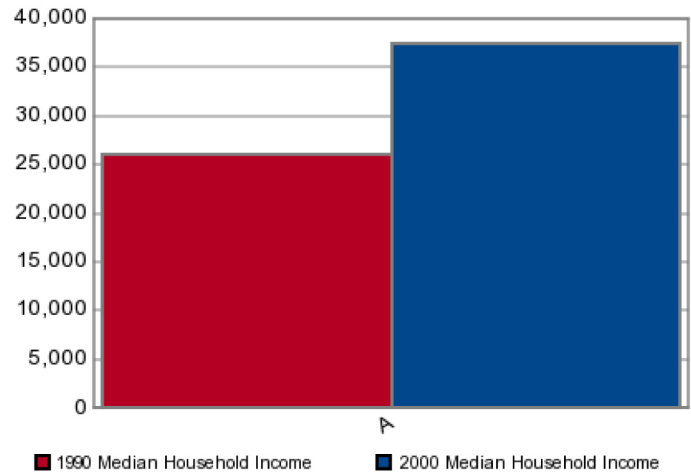

Tampa DMA

Media Lease offers all Outdoor Advertising,
Billboards and related Outdoor Media in this DMA.
Contact us for Rates and Availability. 1- 888 - 400 - 6883

© 2008 Tele Atlas

A: Tampa-St.Petersburg (Saras...

US Census 2000 Variables

Tampa-St.Petersburg (Sarasota) FL

Population	3,701,567
Households	1,556,853
% Female	51.69%
% Male	48.31%
Median Age	41.3
Household Average Income	$50,728