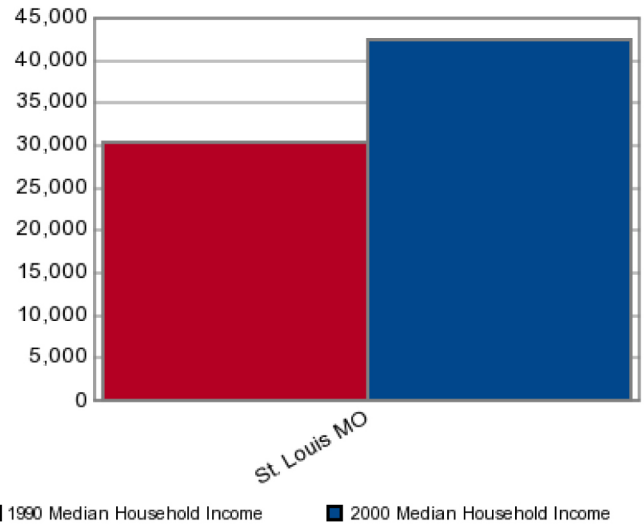

## US Census 2000 Variables

St. Louis MO

Population	3,058,385
Households	1,185,539
% Female	51.58%
% Male	48.42%
Median Age	36.3
Household Average Income	\$55,099