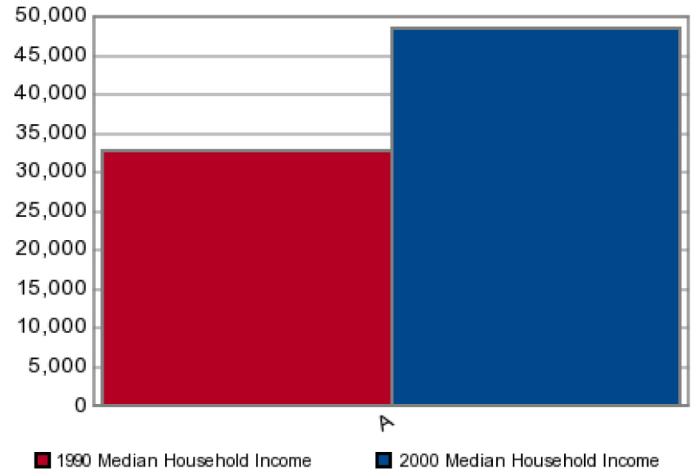

Seattle DMA

Media Lease offers all Outdoor Advertising, Billboards and related Outdoor Media in this DMA. Contact us for Rates and Availability. 1- 888 - 400 - 6883

US Census 2000 Variables

Seattle-Tacoma WA

Population	4,234,487
Households	1,658,825
% Female	50.21%
% Male	49.79%
Median Age	35.7
Household Average Income	$62,118