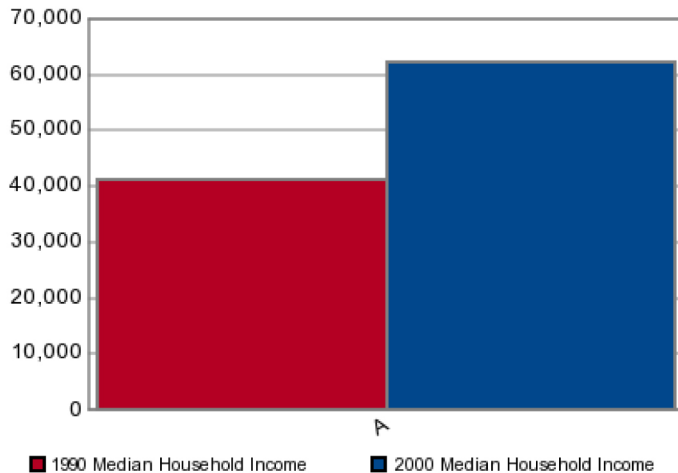

San Francisco DMA

Media Lease offers all Outdoor Advertising, Billboards and related Outdoor Media in this DMA. Contact us for Rates and Availability. 1- 888 - 400 - 6883

© 2008 Tele Atlas

US Census 2000 Variables

San Francisco-Oakland-San Jose CA

Population	6,680,650
Households	2,443,821
% Female	50.25%
% Male	49.75%
Median Age	35.8
Household Average Income	$83,656