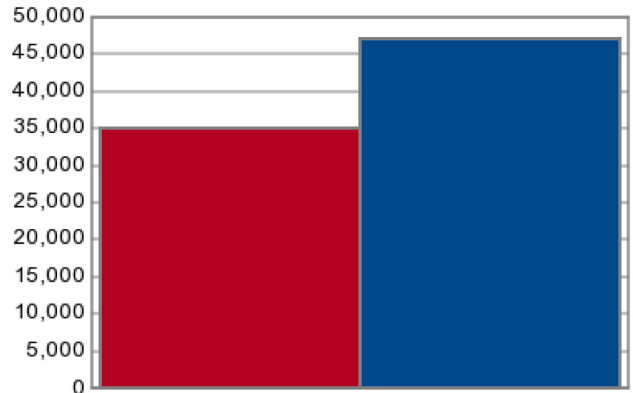

San Diego DMA

Media Lease offers all Outdoor Advertising,
Billboards and related Outdoor Media in this DMA.
Contact us for Rates and Availability. 1-888-400-6883

© 2008 Tele Atlas

■ 1990 Median Household Income ■ 2000 Median Household Income

US Census 2000 Variables

San Diego CA

Population	2,813,833
Households	994,677
% Female	49.71%
% Male	50.29%
Median Age	33.3
Household Average Income	\$63,205