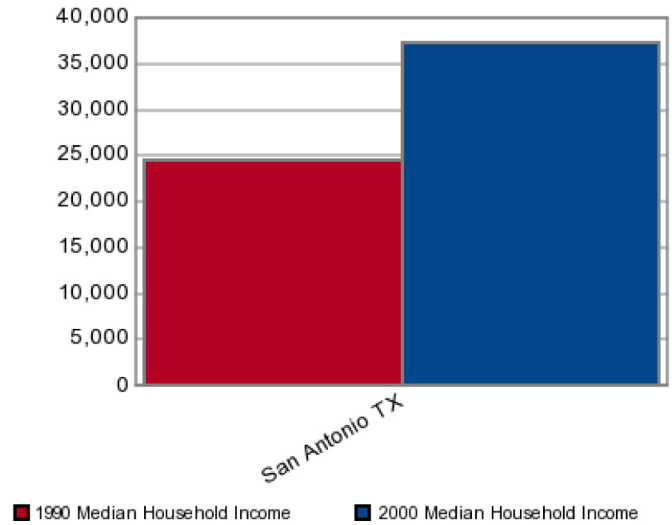

# San Antonio DMA

Media Lease offers all Outdoor Advertising,  
Billboards and related Outdoor Media in this DMA.  
Contact us for Rates and Availability. 1- 888 - 400 - 6883

© 2008 Tele Atlas

■ 1990 Median Household Income    ■ 2000 Median Household Income

## US Census 2000 Variables

San Antonio TX

Population	2,007,065
Households	700,646
% Female	51.05%
% Male	48.95%
Median Age	33.2
Household Average Income	\$49,540