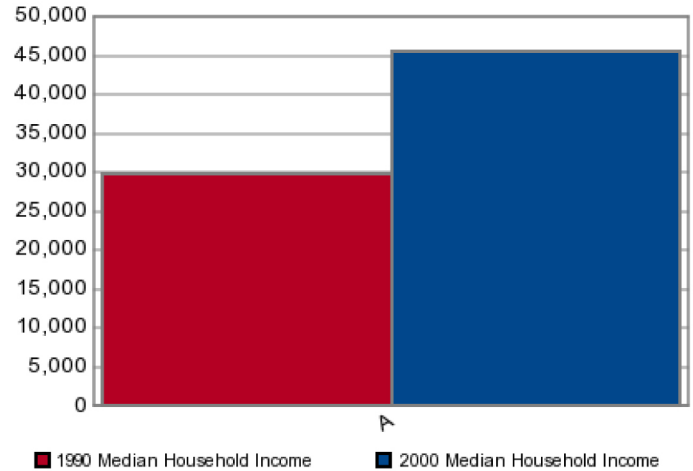

Salt Lake City DMA

Media Lease offers all Outdoor Advertising,
Billboards and related Outdoor Media in this DMA.
Contact us for Rates and Availability. 1-888-400-6883

© 2008 Tele Atlas

US Census 2000 Variables

Salt Lake City UT

Population	2,389,005
Households	756,597
% Female	49.81%
% Male	50.19%
Median Age	27.4
Household Average Income	$56,487