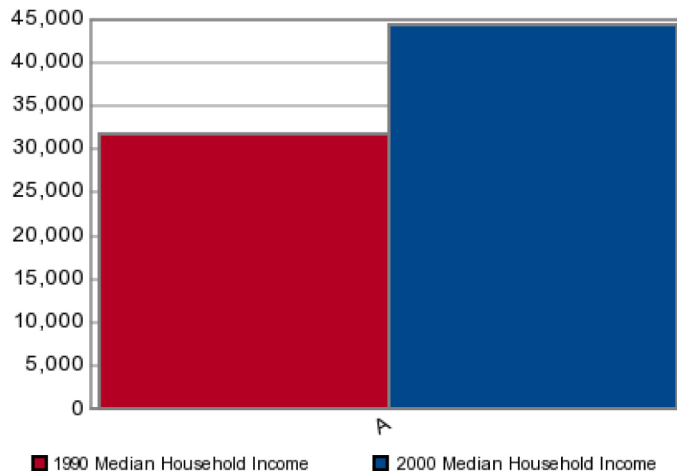

Sacramento DMA

Media Lease offers all Outdoor Advertising, Billboards and related Outdoor Media in this DMA. Contact us for Rates and Availability. 1- 888 - 400 - 6883

© 2008 Tele Atlas

US Census 2000 Variables

Sacramento-Stockton-Modesto CA

Population	3,425,601
Households	1,209,332
% Female	50.45%
% Male	49.55%
Median Age	34.2
Household Average Income	$56,793