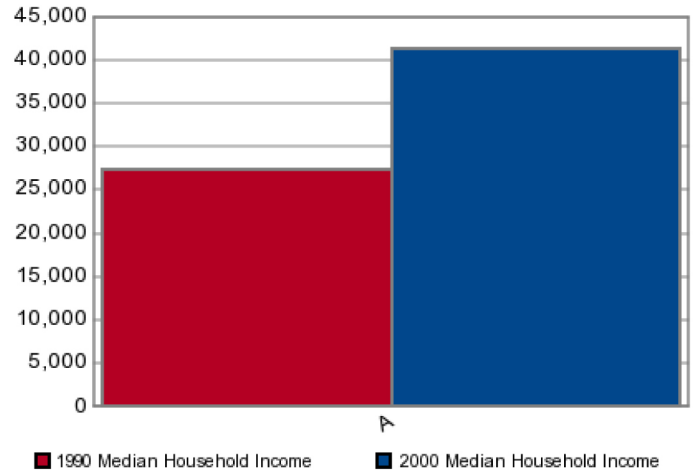

Raleigh DMA

Media Lease offers all Outdoor Advertising, Billboards and related Outdoor Media in this DMA. Contact us for Rates and Availability. 1- 888 - 400 - 6883

© 2008 Tele Atlas

A: Raleigh-Durham (Fayetteville)...

US Census 2000 Variables

Raleigh-Durham (Fayetteville) NC

Population	2,366,511
Households	900,060
% Female	50.83%
% Male	49.17%
Median Age	33.6
Household Average Income	$53,969