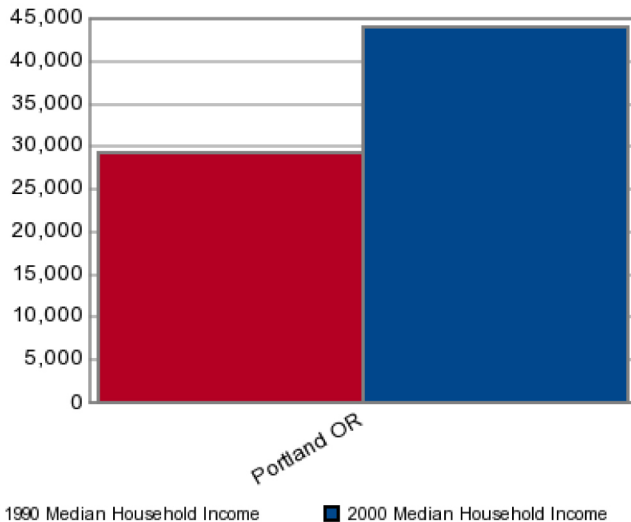

Portland DMA

Media Lease offers all Outdoor Advertising, Billboards and related Outdoor Media in this DMA. Contact us for Rates and Availability. 1- 888 - 400 - 6883

US Census 2000 Variables

Portland OR

Population	2,754,056
Households	1,058,521
% Female	50.35%
% Male	49.65%
Median Age	35.4
Household Average Income	$55,669