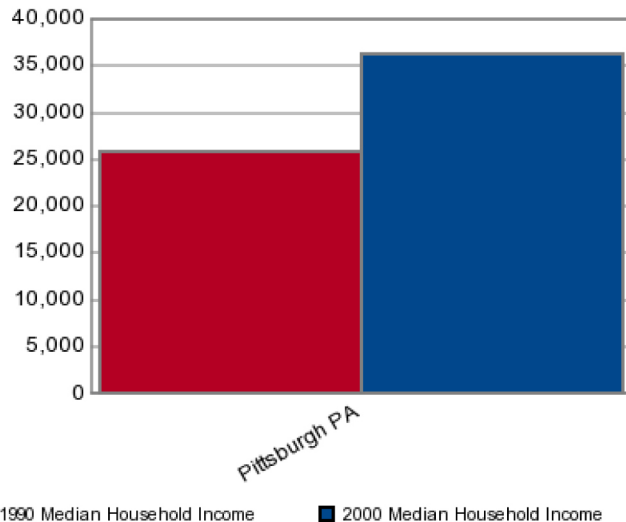

## US Census 2000 Variables

Pittsburgh PA

Population	2,901,329
Households	1,179,044
% Female	52.03%
% Male	47.97%
Median Age	39.6
Household Average Income	\$48,381