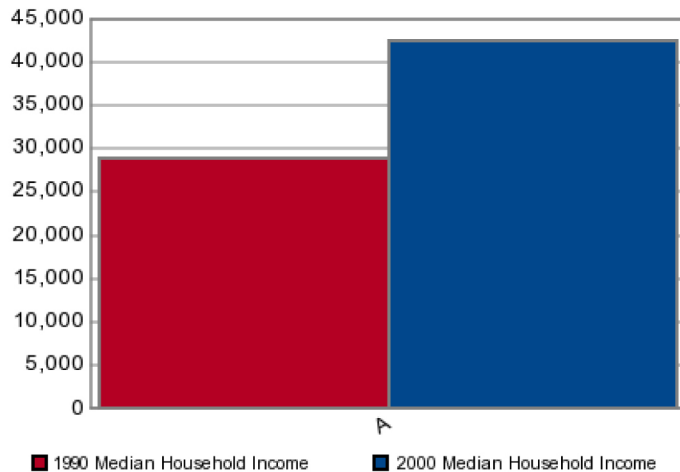

Phoenix DMA

Media Lease offers all Outdoor Advertising, Billboards and related Outdoor Media in this DMA. Contact us for Rates and Availability. 1- 888 - 400 - 6883

© 2008 Tele Atlas

US Census 2000 Variables

Phoenix (Prescott) AZ

Population	3,915,599
Households	1,444,387
% Female	49.87%
% Male	50.13%
Median Age	34.0
Household Average Income	$56,118