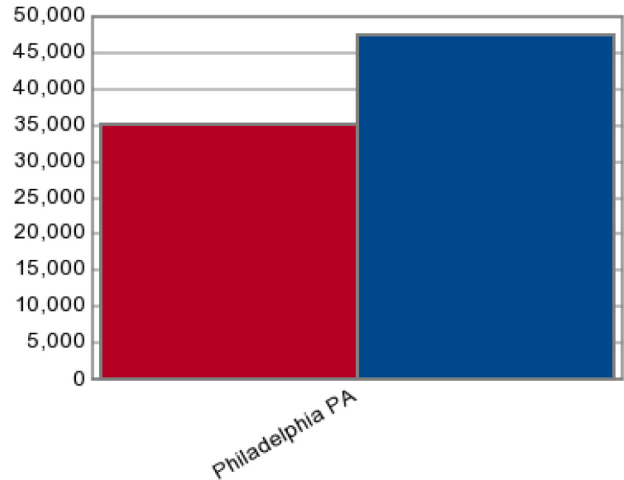

Philadelphia DMA

Media Lease offers all Outdoor Advertising, Billboards and related Outdoor Media in this DMA. Contact us for Rates and Availability. 1- 888 - 400 - 6883

© 2008 Tele Atlas

■ 1990 Median Household Income ■ 2000 Median Household Income

US Census 2000 Variables

Philadelphia PA

Population	7,532,763
Households	2,827,544
% Female	51.81%
% Male	48.19%
Median Age	36.6
Household Average Income	$61,664