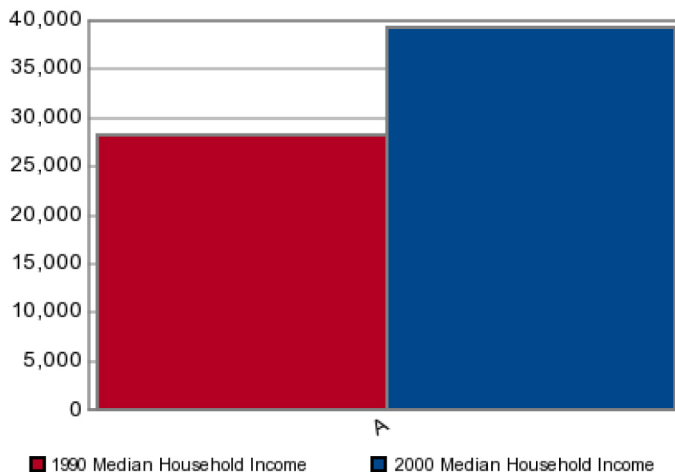

Orlando DMA

Media Lease offers all Outdoor Advertising, Billboards and related Outdoor Media in this DMA. Contact us for Rates and Availability. 1- 888 - 400 - 6883

© 2008 Tele Atlas

US Census 2000 Variables

Orlando-Daytona Beach-Melbourne FL

Population	2,926,227
Households	1,156,993
% Female	50.96%
% Male	49.04%
Median Age	38.4
Household Average Income	$51,522