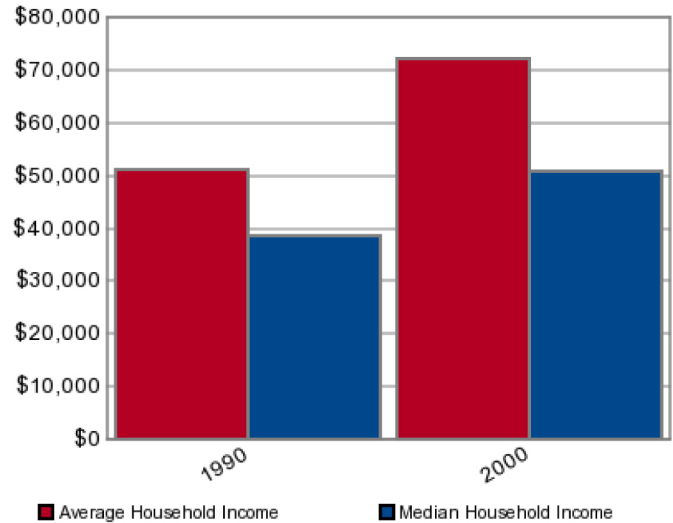

New York DMA

Media Lease offers all Outdoor Advertising, Billboards and related Outdoor Media in this DMA. Contact us for Rates and Availability. 1- 888 - 400 - 6883

© 2008 Tele Atlas

Population Summary	1990	2000	% Change
Total Population	18,568,016	20,181,085	8.7%
Female Population	52.2%	51.9%	-0.5%
Male Population	47.9%	48.1%	0.5%
Median Age	34.4	35.9	4.6%

Household Summary	1990	2000	% Change
Total Households	6,790,685	7,349,281	8.2%
Average Income	\$18,814	\$72,047	282.9%
Median Income	\$38,444	\$50,782	32.1%
Per Capita Income	\$18,814	\$26,237	39.5%