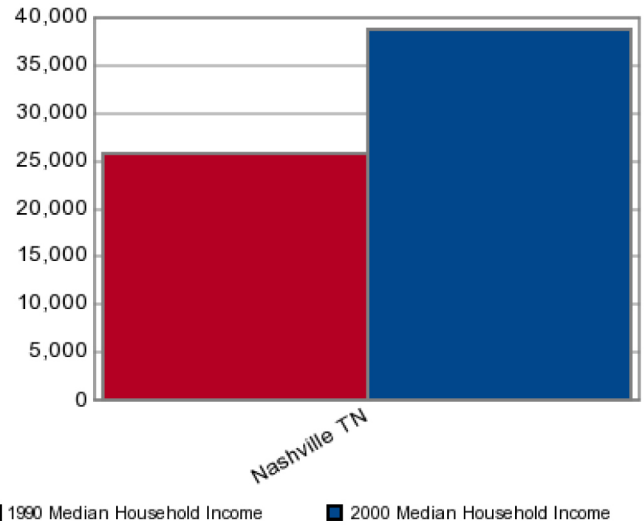

Nashville DMA

Media Lease offers all Outdoor Advertising, Billboards and related Outdoor Media in this DMA. Contact us for Rates and Availability. 1- 888 - 400 - 6883

© 2008 Tele Atlas

■ 1990 Median Household Income ■ 2000 Median Household Income

US Census 2000 Variables

Nashville TN

Population	2,253,210
Households	872,774
% Female	50.81%
% Male	49.19%
Median Age	34.9
Household Average Income	\$50,719