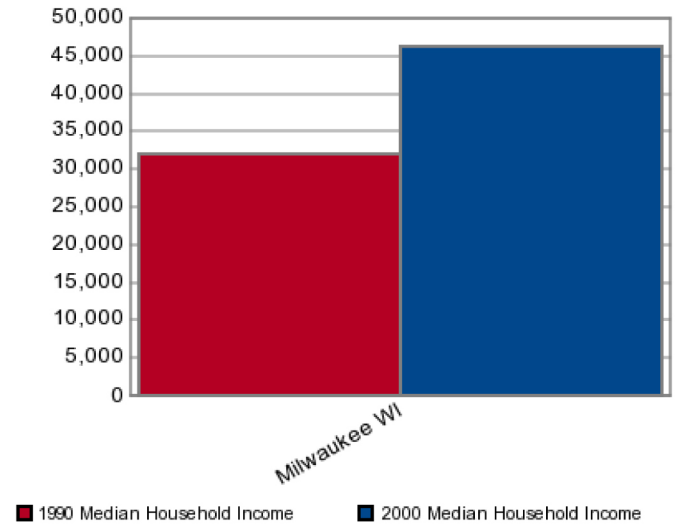

Milwaukee DMA

Media Lease offers all Outdoor Advertising,
Billboards and related Outdoor Media in this DMA.
Contact us for Rates and Availability. 1- 888 - 400 - 6883

© 2008 Tele Atlas

US Census 2000 Variables

Milwaukee WI

Population	2,205,472
Households	852,222
% Female	51.05%
% Male	48.95%
Median Age	35.6
Household Average Income	\$57,448