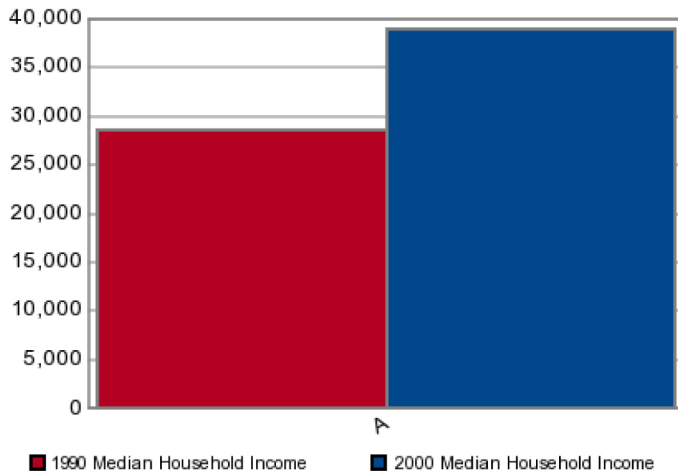

Miami DMA

Media Lease offers all Outdoor Advertising, Billboards and related Outdoor Media in this DMA.
Contact us for Rates and Availability. 1- 888 - 400 - 6883

© 2008 Tele Atlas

US Census 2000 Variables

Miami-Ft. Lauderdale FL

Population	3,955,765
Households	1,466,239
% Female	51.60%
% Male	48.40%
Median Age	36.7
Household Average Income	$54,697