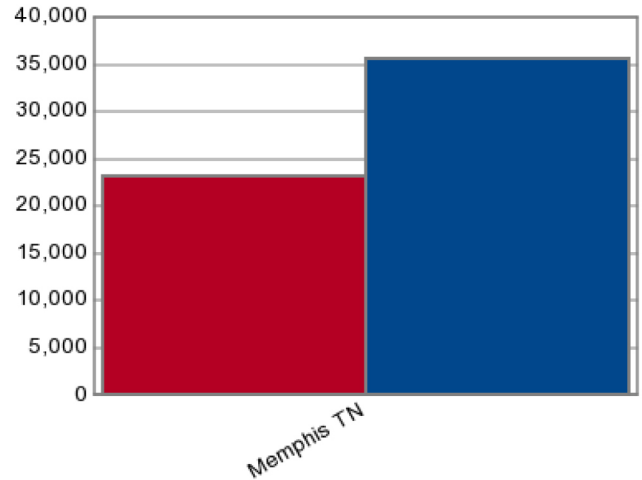

# Memphis DMA

Media Lease offers all Outdoor Advertising,  
Billboards and related Outdoor Media in this DMA.  
Contact us for Rates and Availability. 1- 888 - 400 - 6883

© 2008 Tele Atlas

■ 1990 Median Household Income    ■ 2000 Median Household Income

## US Census 2000 Variables

Memphis TN

Population	1,719,358
Households	639,984
% Female	51.75%
% Male	48.25%
Median Age	33.6
Household Average Income	\$48,214