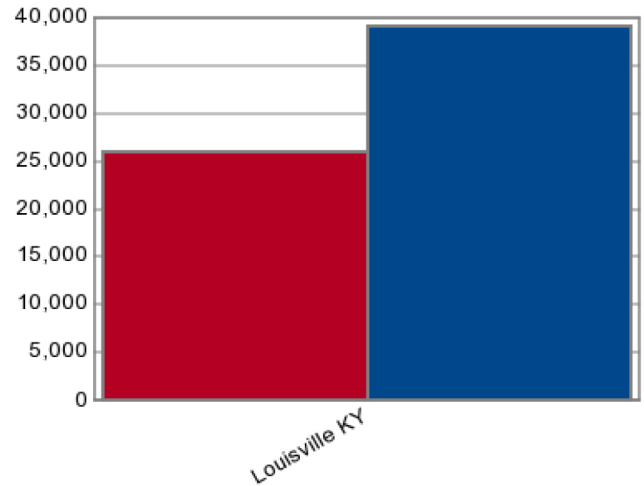

Louisville DMA

Media Lease offers all Outdoor Advertising, Billboards and related Outdoor Media in this DMA. Contact us for Rates and Availability. 1- 888 - 400 - 6883

© 2008 Tele Atlas

■ 1990 Median Household Income ■ 2000 Median Household Income

US Census 2000 Variables

Louisville KY

Population	1,556,798
Households	613,261
% Female	51.20%
% Male	48.80%
Median Age	36.3
Household Average Income	\$50,426