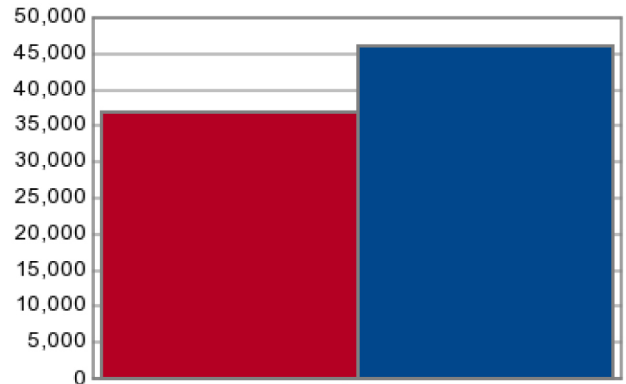

Los Angeles DMA

Media Lease offers all Outdoor Advertising, Billboards and related Outdoor Media in this DMA. Contact us for Rates and Availability. 1- 888 - 400 - 6883

© 2008 Tele Atlas

■ 1990 Median Household Income ■ 2000 Median Household Income

US Census 2000 Variables

Los Angeles CA

Population	16,141,993
Households	5,263,526
% Female	50.43%
% Male	49.57%
Median Age	32.3
Household Average Income	\$63,773