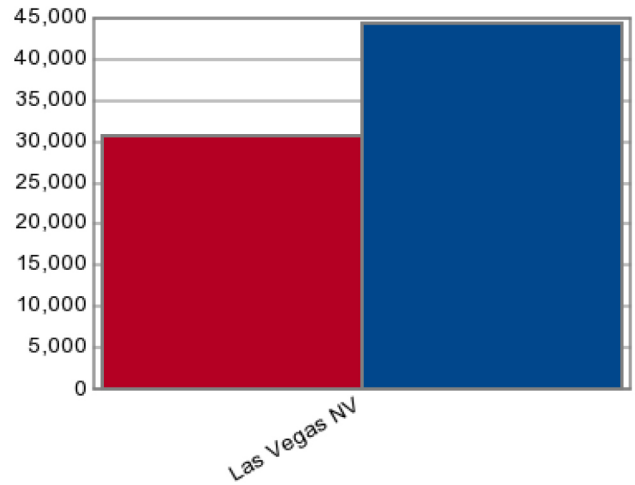

Las Vegas DMA

Media Lease offers all Outdoor Advertising,
Billboards and related Outdoor Media in this DMA.
Contact us for Rates and Availability. 1- 888 - 400 - 6883

© 2008 Tele Atlas

■ 1990 Median Household Income ■ 2000 Median Household Income

US Census 2000 Variables

Las Vegas NV

Population	1,412,415
Households	527,102
% Female	49.13%
% Male	50.87%
Median Age	34.6
Household Average Income	\$57,154