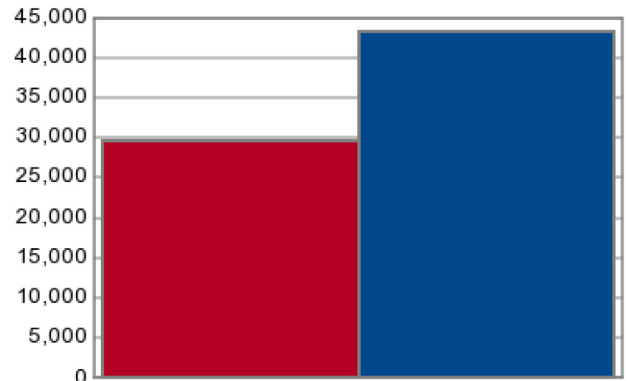

Kansas City DMA

Media Lease offers all Outdoor Advertising, Billboards and related Outdoor Media in this DMA. Contact us for Rates and Availability. 1- 888 - 400 - 6883

© 2008 Tele Atlas

■ 1990 Median Household Income ■ 2000 Median Household Income

US Census 2000 Variables

Kansas City MO

Population	2,200,456
Households	859,419
% Female	51.14%
% Male	48.86%
Median Age	35.0
Household Average Income	\$55,724