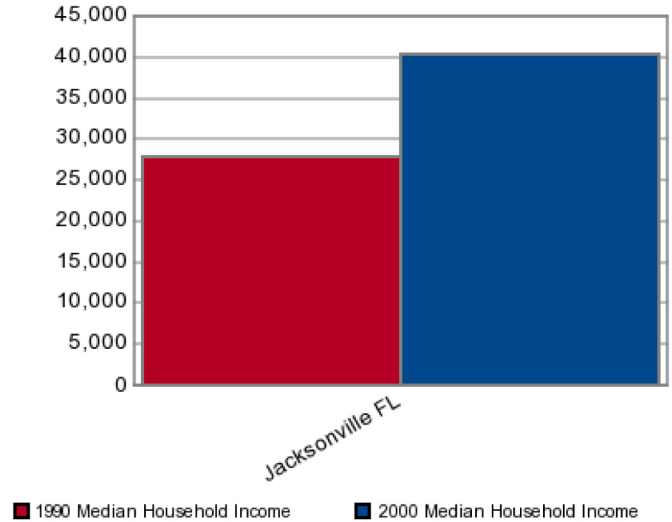

## US Census 2000 Variables

Jacksonville FL

Population	1,476,156
Households	563,215
% Female	50.78%
% Male	49.22%
Median Age	35.5
Household Average Income	\$52,342