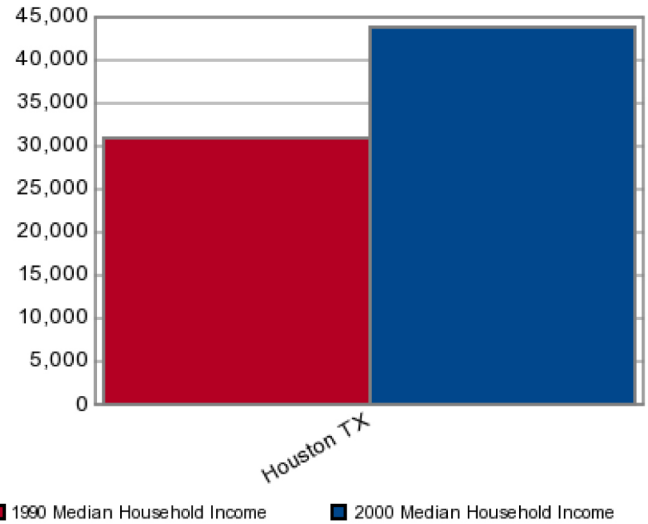

Houston DMA

Media Lease offers all Outdoor Advertising, Billboards and related Outdoor Media in this DMA. Contact us for Rates and Availability. 1- 888 - 400 - 6883

© 2008 Tele Atlas

■ 1990 Median Household Income ■ 2000 Median Household Income

US Census 2000 Variables

Houston TX

Population	5,020,572
Households	1,764,135
% Female	50.03%
% Male	49.97%
Median Age	32.2
Household Average Income	\$59,843