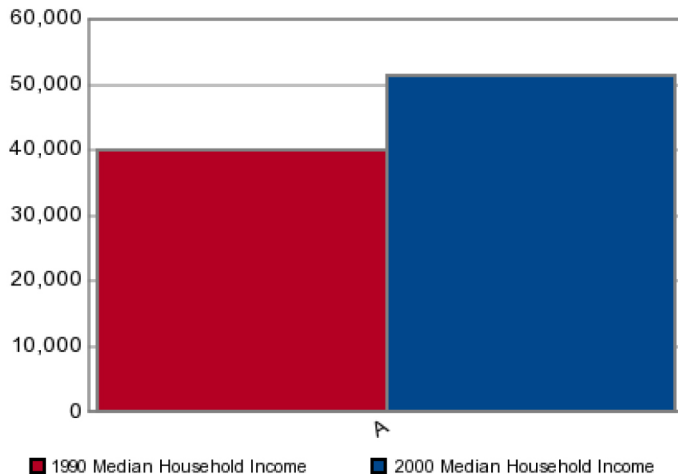

A: Hartford & New Haven CT