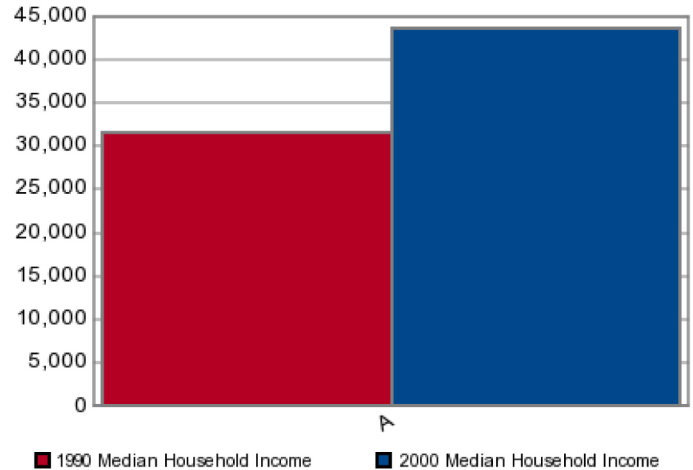

Harrisburg DMA

Media Lease offers all Outdoor Advertising, Billboards and related Outdoor Media in this DMA. Contact us for Rates and Availability. 1- 888 - 400 - 6883

US Census 2000 Variables

Harrisburg-Lancaster-Lebanon-York PA

Population	1,771,722
Households	680,992
% Female	51.24%
% Male	48.76%
Median Age	37.5
Household Average Income	$52,978