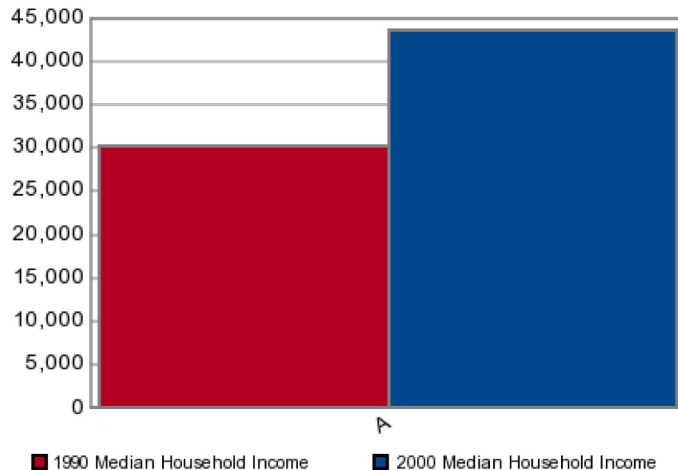

Grand Rapids DMA

Media Lease offers all Outdoor Advertising, Billboards and related Outdoor Media in this DMA. Contact us for Rates and Availability. 1-888-400-6883

© 2008 Tele Atlas

A: Grand Rapids-Kalamazoo-B...

US Census 2000 Variables

Grand Rapids-Kalamazoo-Battle Creek MI

Population	1,903,860
Households	702,435
% Female	50.55%
% Male	49.45%
Median Age	34.0
Household Average Income	$53,595