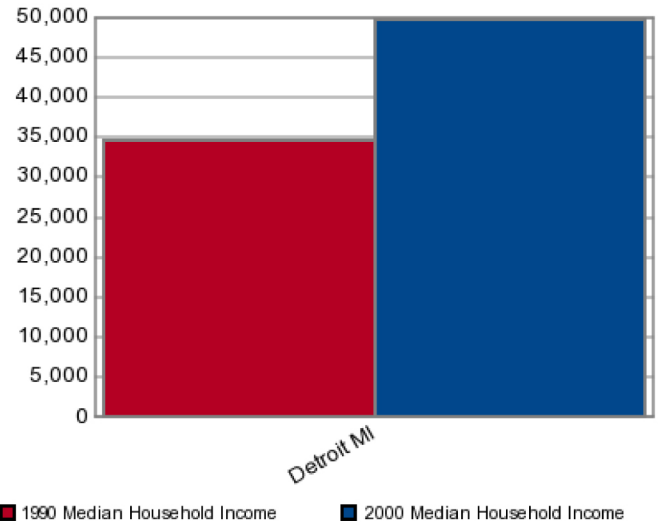

Detroit DMA

Media Lease offers all Outdoor Advertising, Billboards and related Outdoor Media in this DMA. Contact us for Rates and Availability. 1- 888 - 400 - 6883

© 2008 Tele Atlas

■ 1990 Median Household Income ■ 2000 Median Household Income

US Census 2000 Variables

Detroit MI

Population	4,965,933
Households	1,892,910
% Female	51.28%
% Male	48.72%
Median Age	35.3
Household Average Income	\$63,871