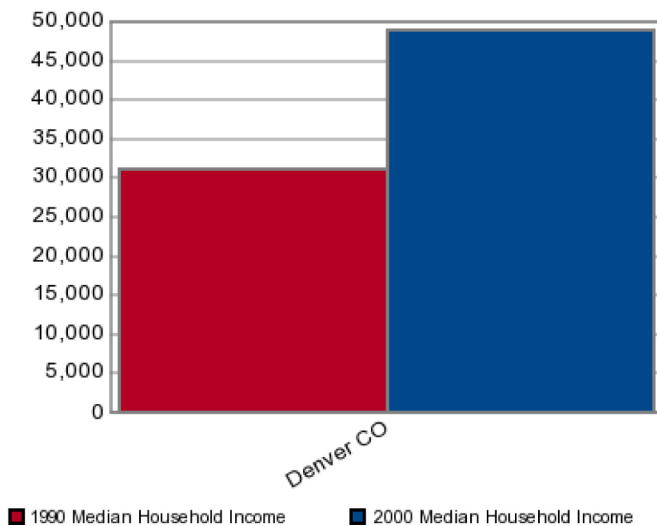

# Denver DMA

Media Lease offers all Outdoor Advertising,  
Billboards and related Outdoor Media in this DMA.  
Contact us for Rates and Availability. 1- 888 - 400 - 6883

© 2008 Tele Atlas

■ 1990 Median Household Income    ■ 2000 Median Household Income

## US Census 2000 Variables

Denver CO

Population	3,456,049
Households	1,342,662
% Female	49.62%
% Male	50.38%
Median Age	34.1
Household Average Income	\$63,375