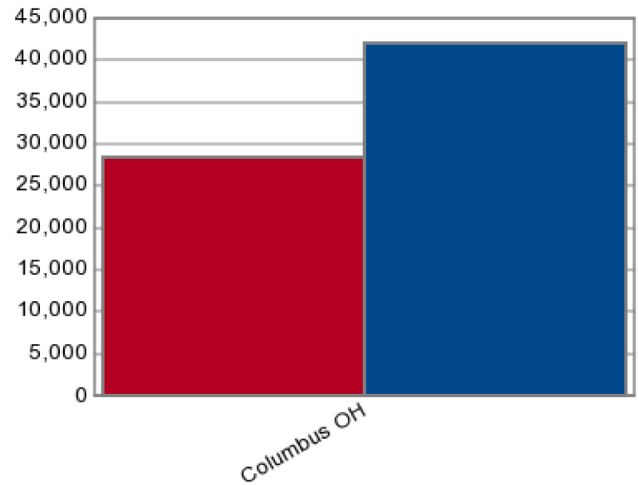

Columbus DMA

Media Lease offers all Outdoor Advertising, Billboards and related Outdoor Media in this DMA. Contact us for Rates and Availability. 1- 888 - 400 - 6883

© 2008 Tele Atlas

■ 1990 Median Household Income ■ 2000 Median Household Income

US Census 2000 Variables

Columbus OH

Population	2,172,741
Households	847,440
% Female	50.72%
% Male	49.28%
Median Age	34.2
Household Average Income	\$53,590