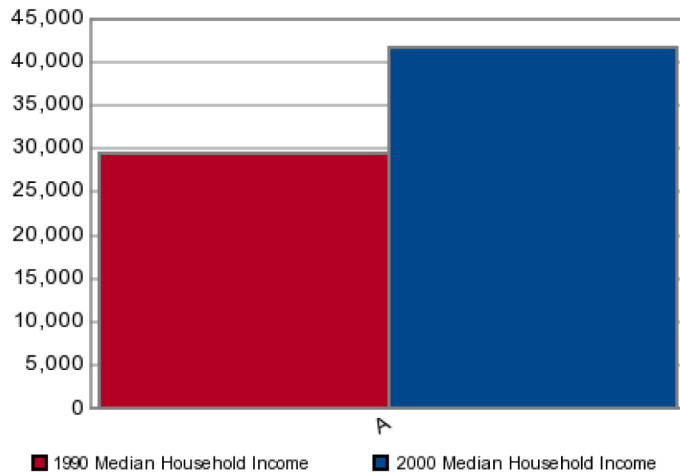

Cleveland DMA

Media Lease offers all Outdoor Advertising, Billboards and related Outdoor Media in this DMA. Contact us for Rates and Availability. 1- 888 - 400 - 6883

US Census 2000 Variables

Cleveland-Akron (Canton) OH

Population	3,914,517
Households	1,536,726
% Female	51.80%
% Male	48.20%
Median Age	37.2
Household Average Income	$53,987