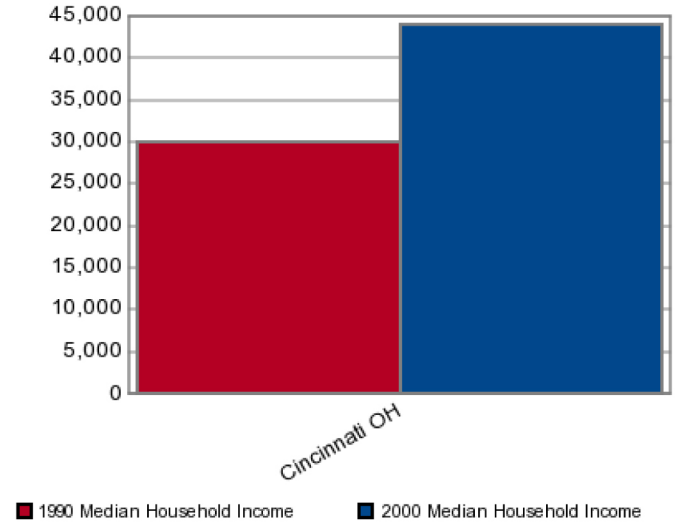

## US Census 2000 Variables

Cincinnati OH

Population	2,190,925
Households	848,598
% Female	51.39%
% Male	48.61%
Median Age	35.1
Household Average Income	\$57,077