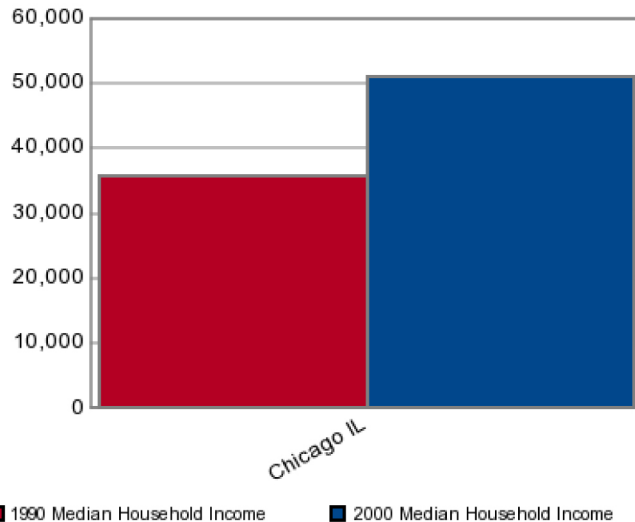

Chicago DMA

Media Lease offers all Outdoor Advertising, Billboards and related Outdoor Media in this DMA. Contact us for Rates and Availability. 1- 888 - 400 - 6883

US Census 2000 Variables

Chicago IL

Population	9,274,193
Households	3,346,649
% Female	51.07%
% Male	48.93%
Median Age	34.0
Household Average Income	$66,967