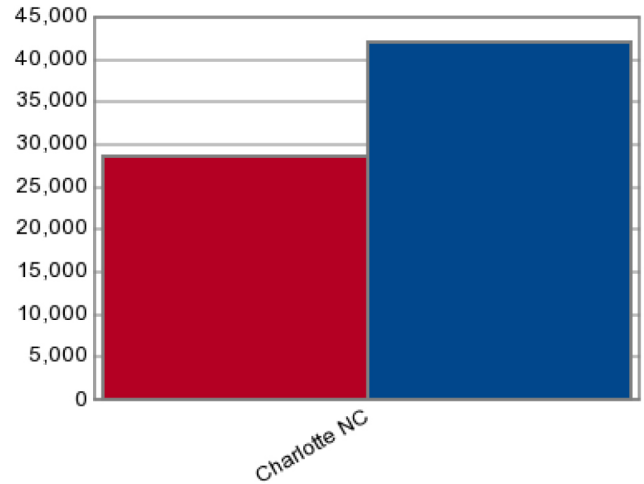

Charlotte DMA

Media Lease offers all Outdoor Advertising, Billboards and related Outdoor Media in this DMA. Contact us for Rates and Availability. 1- 888 - 400 - 6883

© 2008 Tele Atlas

■ 1990 Median Household Income ■ 2000 Median Household Income

US Census 2000 Variables

Charlotte NC

Population	2,412,420
Households	929,050
% Female	50.87%
% Male	49.13%
Median Age	35.1
Household Average Income	\$54,554