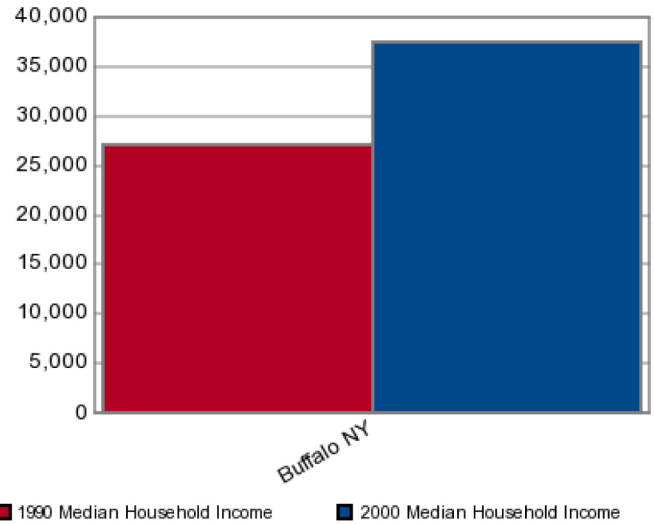

Buffalo DMA

Media Lease offers all Outdoor Advertising,
Billboards and related Outdoor Media in this DMA.
Contact us for Rates and Availability. 1- 888 - 400 - 6883

© 2008 Tele Atlas

US Census 2000 Variables

Buffalo NY

Population	1,655,724
Households	651,334
% Female	51.57%
% Male	48.43%
Median Age	37.8
Household Average Income	\$47,711