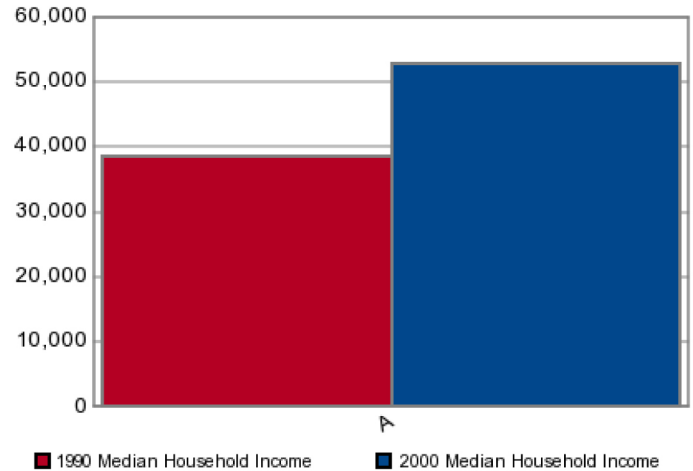

Boston DMA

Media Lease offers all Outdoor Advertising, Billboards and related Outdoor Media in this DMA. Contact us for Rates and Availability. 1- 888 - 400 - 6883

© 2008 Tele Atlas

A: Boston MA (Manchester NH)

US Census 2000 Variables

Boston MA (Manchester NH)

Population	6,079,609
Households	2,333,620
% Female	51.57%
% Male	48.43%
Median Age	36.6
Household Average Income	$68,834