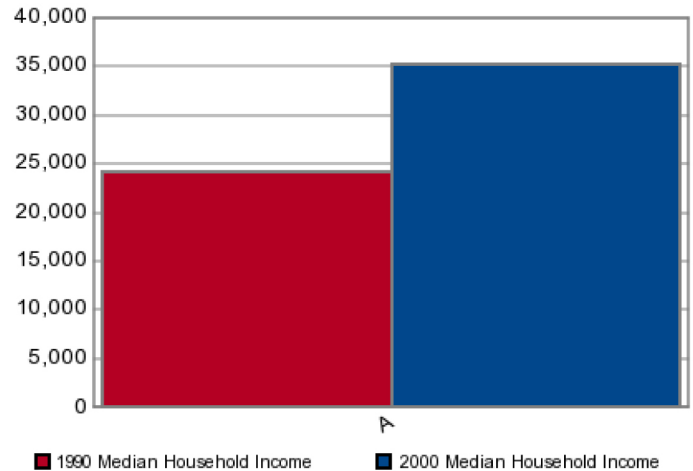

Birmingham DMA

Media Lease offers all Outdoor Advertising,
Billboards and related Outdoor Media in this DMA.
Contact us for Rates and Availability. 1-888-400-6883

© 2008 Tele Atlas

A: Birmingham (Anniston & Tuscaloosa)

US Census 2000 Variables

Birmingham (Anniston & Tuscaloosa) AL

Population	1,763,731
Households	694,091
% Female	51.86%
% Male	48.14%
Median Age	36.2
Household Average Income	$47,812