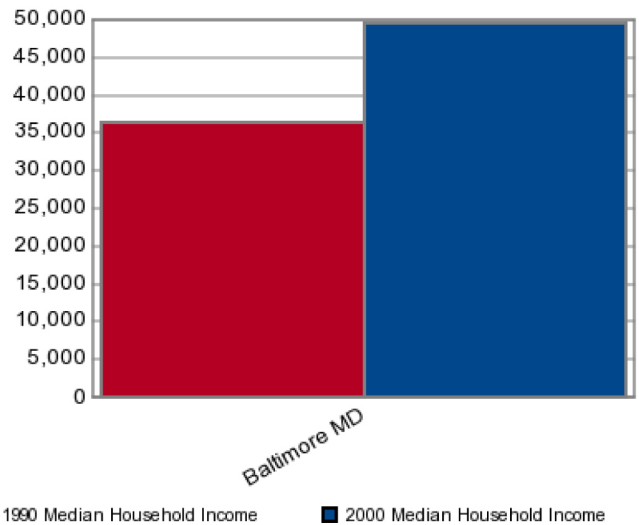

Baltimore DMA

Media Lease offers all Outdoor Advertising,
Billboards and related Outdoor Media in this DMA.
Contact us for Rates and Availability. 1- 888 - 400 - 6883

© 2008 Tele Atlas

■ 1990 Median Household Income ■ 2000 Median Household Income

US Census 2000 Variables

Baltimore MD

Population	2,721,675
Households	1,038,343
% Female	51.84%
% Male	48.16%
Median Age	36.4
Household Average Income	\$62,667