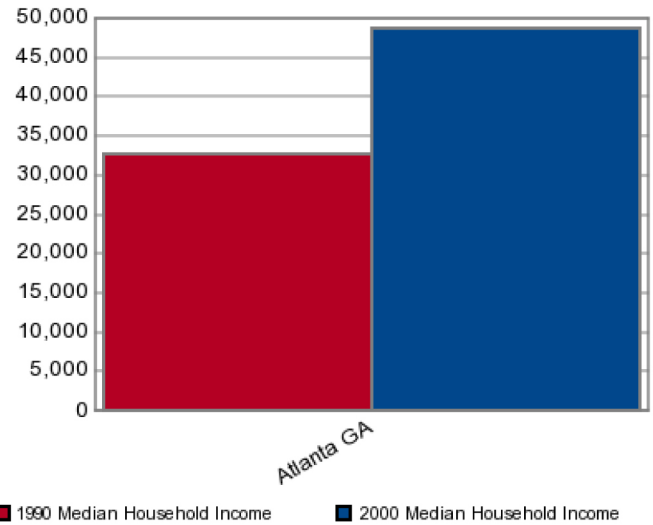

Atlanta DMA

Media Lease offers all Outdoor Advertising, Billboards and related Outdoor Media in this DMA. Contact us for Rates and Availability. 1-888-400-6883

US Census 2000 Variables

Atlanta GA

Population	5,124,247
Households	1,882,136
% Female	50.65%
% Male	49.35%
Median Age	33.2
Household Average Income	$63,481