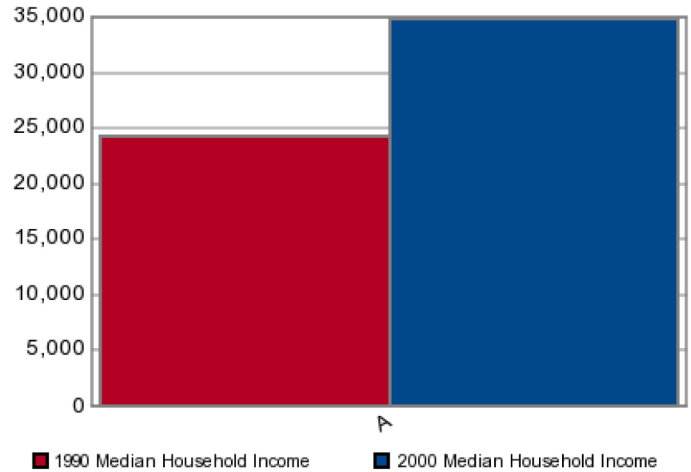

US Census 2000 Variables

Albuquerque-Santa Fe NM

Population	1,684,859
Households	628,802
% Female	50.79%
% Male	49.21%
Median Age	34.9
Household Average Income	$46,201

VISIT WEBSITE